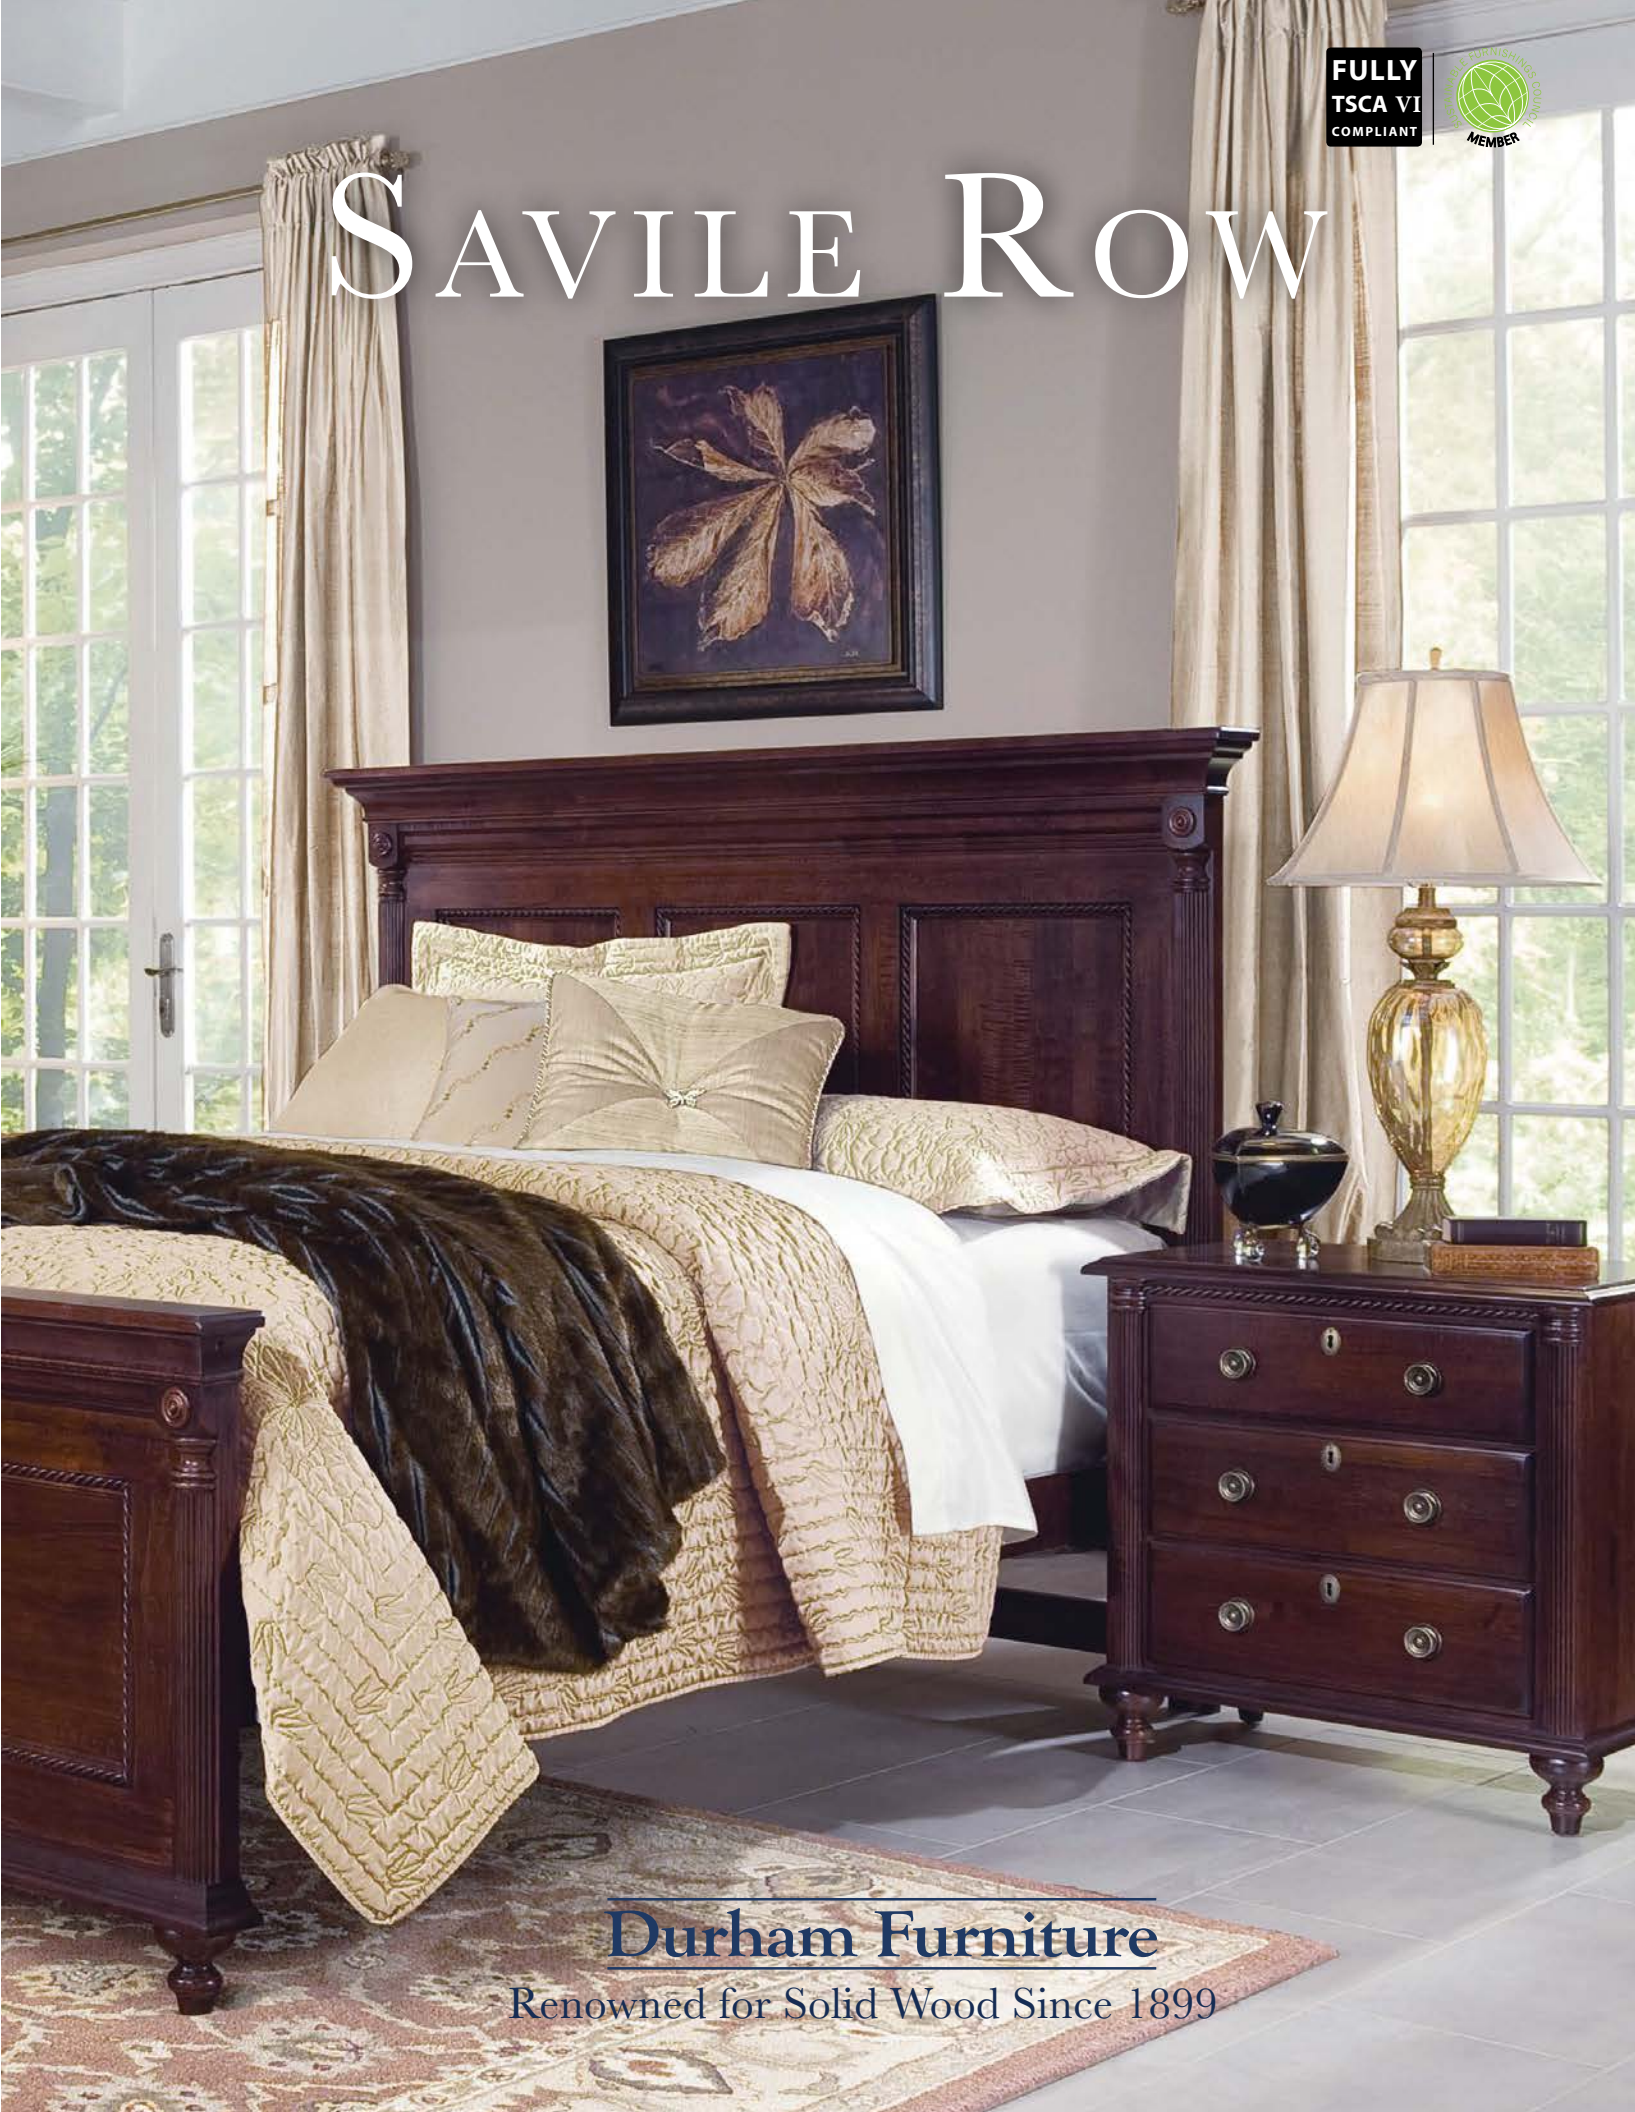

FULLY
TSCA VI
COMPLIANT

SAVILLE ROW

Durham Furniture

Renowned for Solid Wood Since 1899

980 - 127 Sleigh Bed
 W66½" L90½" H52" inches Queen
 Also available: **980 - 147**
 W84" L90½" H52" inches King
Optional Cal King rail pkg 47CK

980 - 127B Low Ftbd Sleigh Bed
 W66½" L90½" H52" inches Queen
 Also available: **980 - 147B**
 W84" L90½" H52" inches King
Optional Cal King rail pkg 47CK

980 - 134 Panel Bed
 W69" L86" H56" inches Queen
 Also available **980 - 144**
 W86½" L86" H56" inches King
Optional Cal King rail pkg 44CK