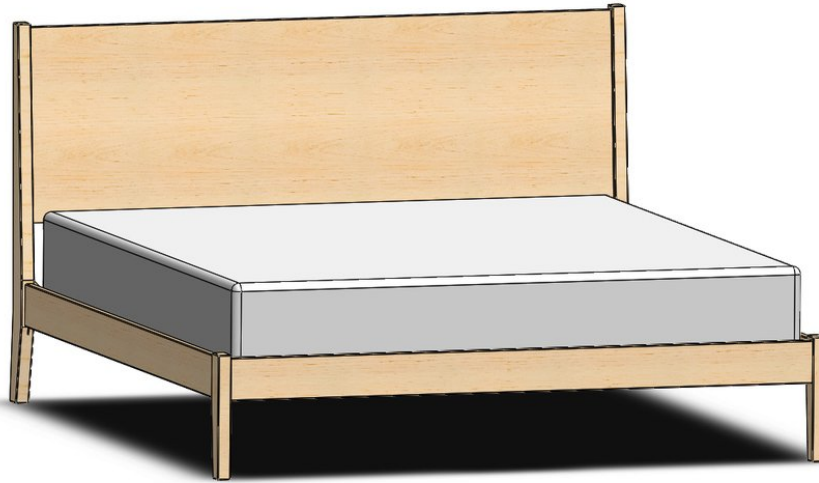

Durham Furniture
Renowned for Solid Wood Since 1899

151-744 - King Common Platform Bed

SKU	151-744
Collections	151 Front Street
Width	81.25
Length	86.5
Height	48.75
Style	Contemporary
Bed Size	King
Wood Species	Clean Maple
Collection Distressing	Available in ALL Maple & Designer Finishes

ADDITIONAL INFO

Available as complete bed only.

Showroom photographs shown are of the 157-744 King Common Platform Bed.