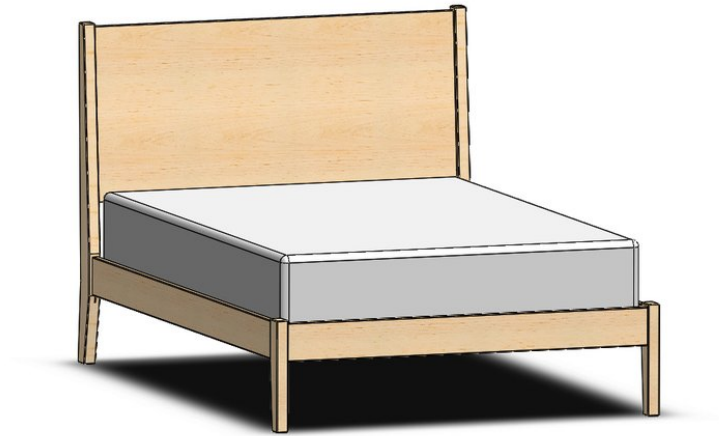

Durham Furniture
Renowned for Solid Wood Since 1899

158-714 - Double Common Platform Bed

SKU	158-714
Collections	157/158 Defined Distinction
Width	57.75
Length	82.5
Height	48.75
Style	Contemporary
Bed Size	Double
Wood Species	Clean Cherry
Collection Distressing	Available in All Cherry & Designer Finishes

ADDITIONAL INFO

Available as complete bed only.

Showroom photographs shown are of the 157-744 King Common Platform Bed.