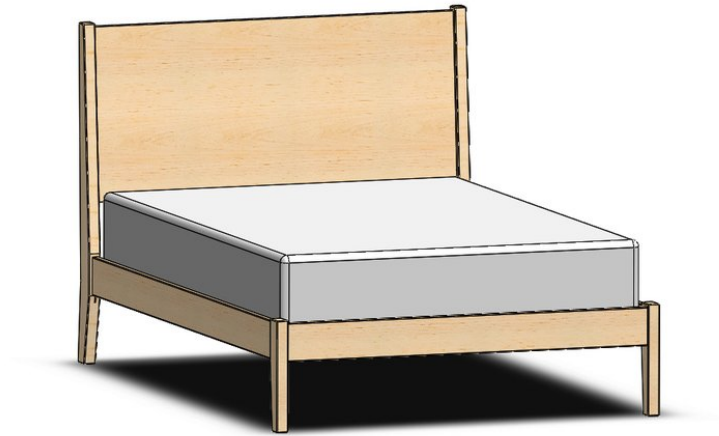

## 186-714 - Double Common Platform Bed

SKU	186-714
Collections	186 Odyssey
Width	57.75
Length	82.5
Height	48.75
Style	Transitional
Bed Size	Double
Wood Species	Clean Maple
Collection Distressing	Available in ALL Maple & Designer Finishes

**ADDITIONAL INFO**

Available as complete bed only.

Showroom photographs shown are of the 157-744 King Common Platform Bed.