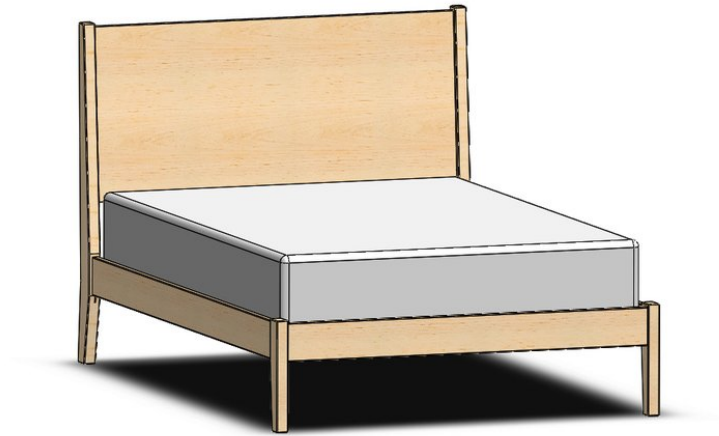

Durham Furniture
Renowned for Solid Wood Since 1899

239-714 - Double Common Platform Bed

SKU	239-714
Collections	239 Lakeridge
Width	57.75
Length	82.5
Height	48.75
Style	None
Wood Species	Clean Maple
Collection Distressing	Available in ALL Maple & Designer Finishes

ADDITIONAL INFO

Available as complete bed only.

Showroom photographs shown are of the 157-744 King Common Platform Bed.