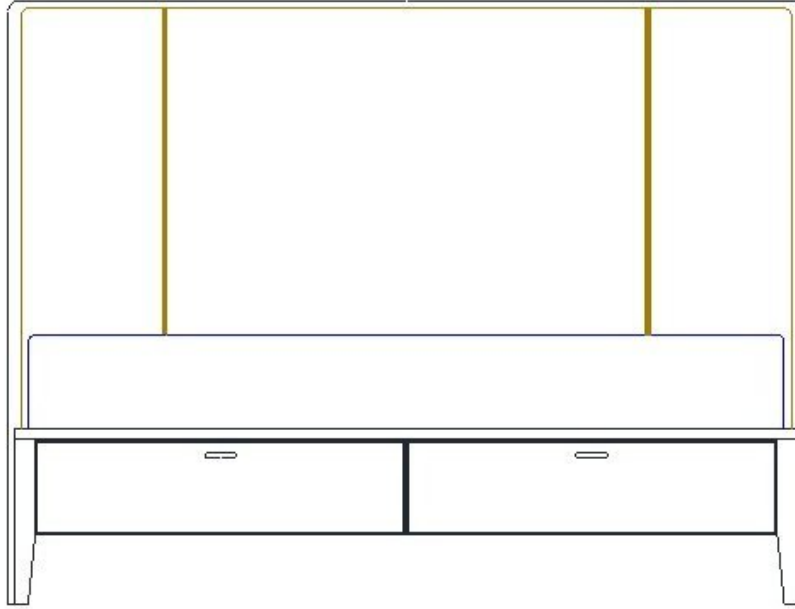

Durham Furniture
Renowned for Solid Wood Since 1899

257-129 - Caledon Qn Uphl Panel w/Ftbd Storage

SKU	257-129
Collections	257 Caledon
Width	64.5
Length	85.25
Height	60.75
Style	None
Bed Size	Queen
Wood Species	Clean Cherry
Collection Distressing	Available in All Cherry & Designer Finishes

ADDITIONAL INFO

Footboard height: 17.5 inches

Approximate slat height: 16.5 inches

Available as Complete Bed only

Fabric requirement: 2 yards

Requires Mattress only

Soft Close Drawers- Interior Space W26.25 L21 H5 inches