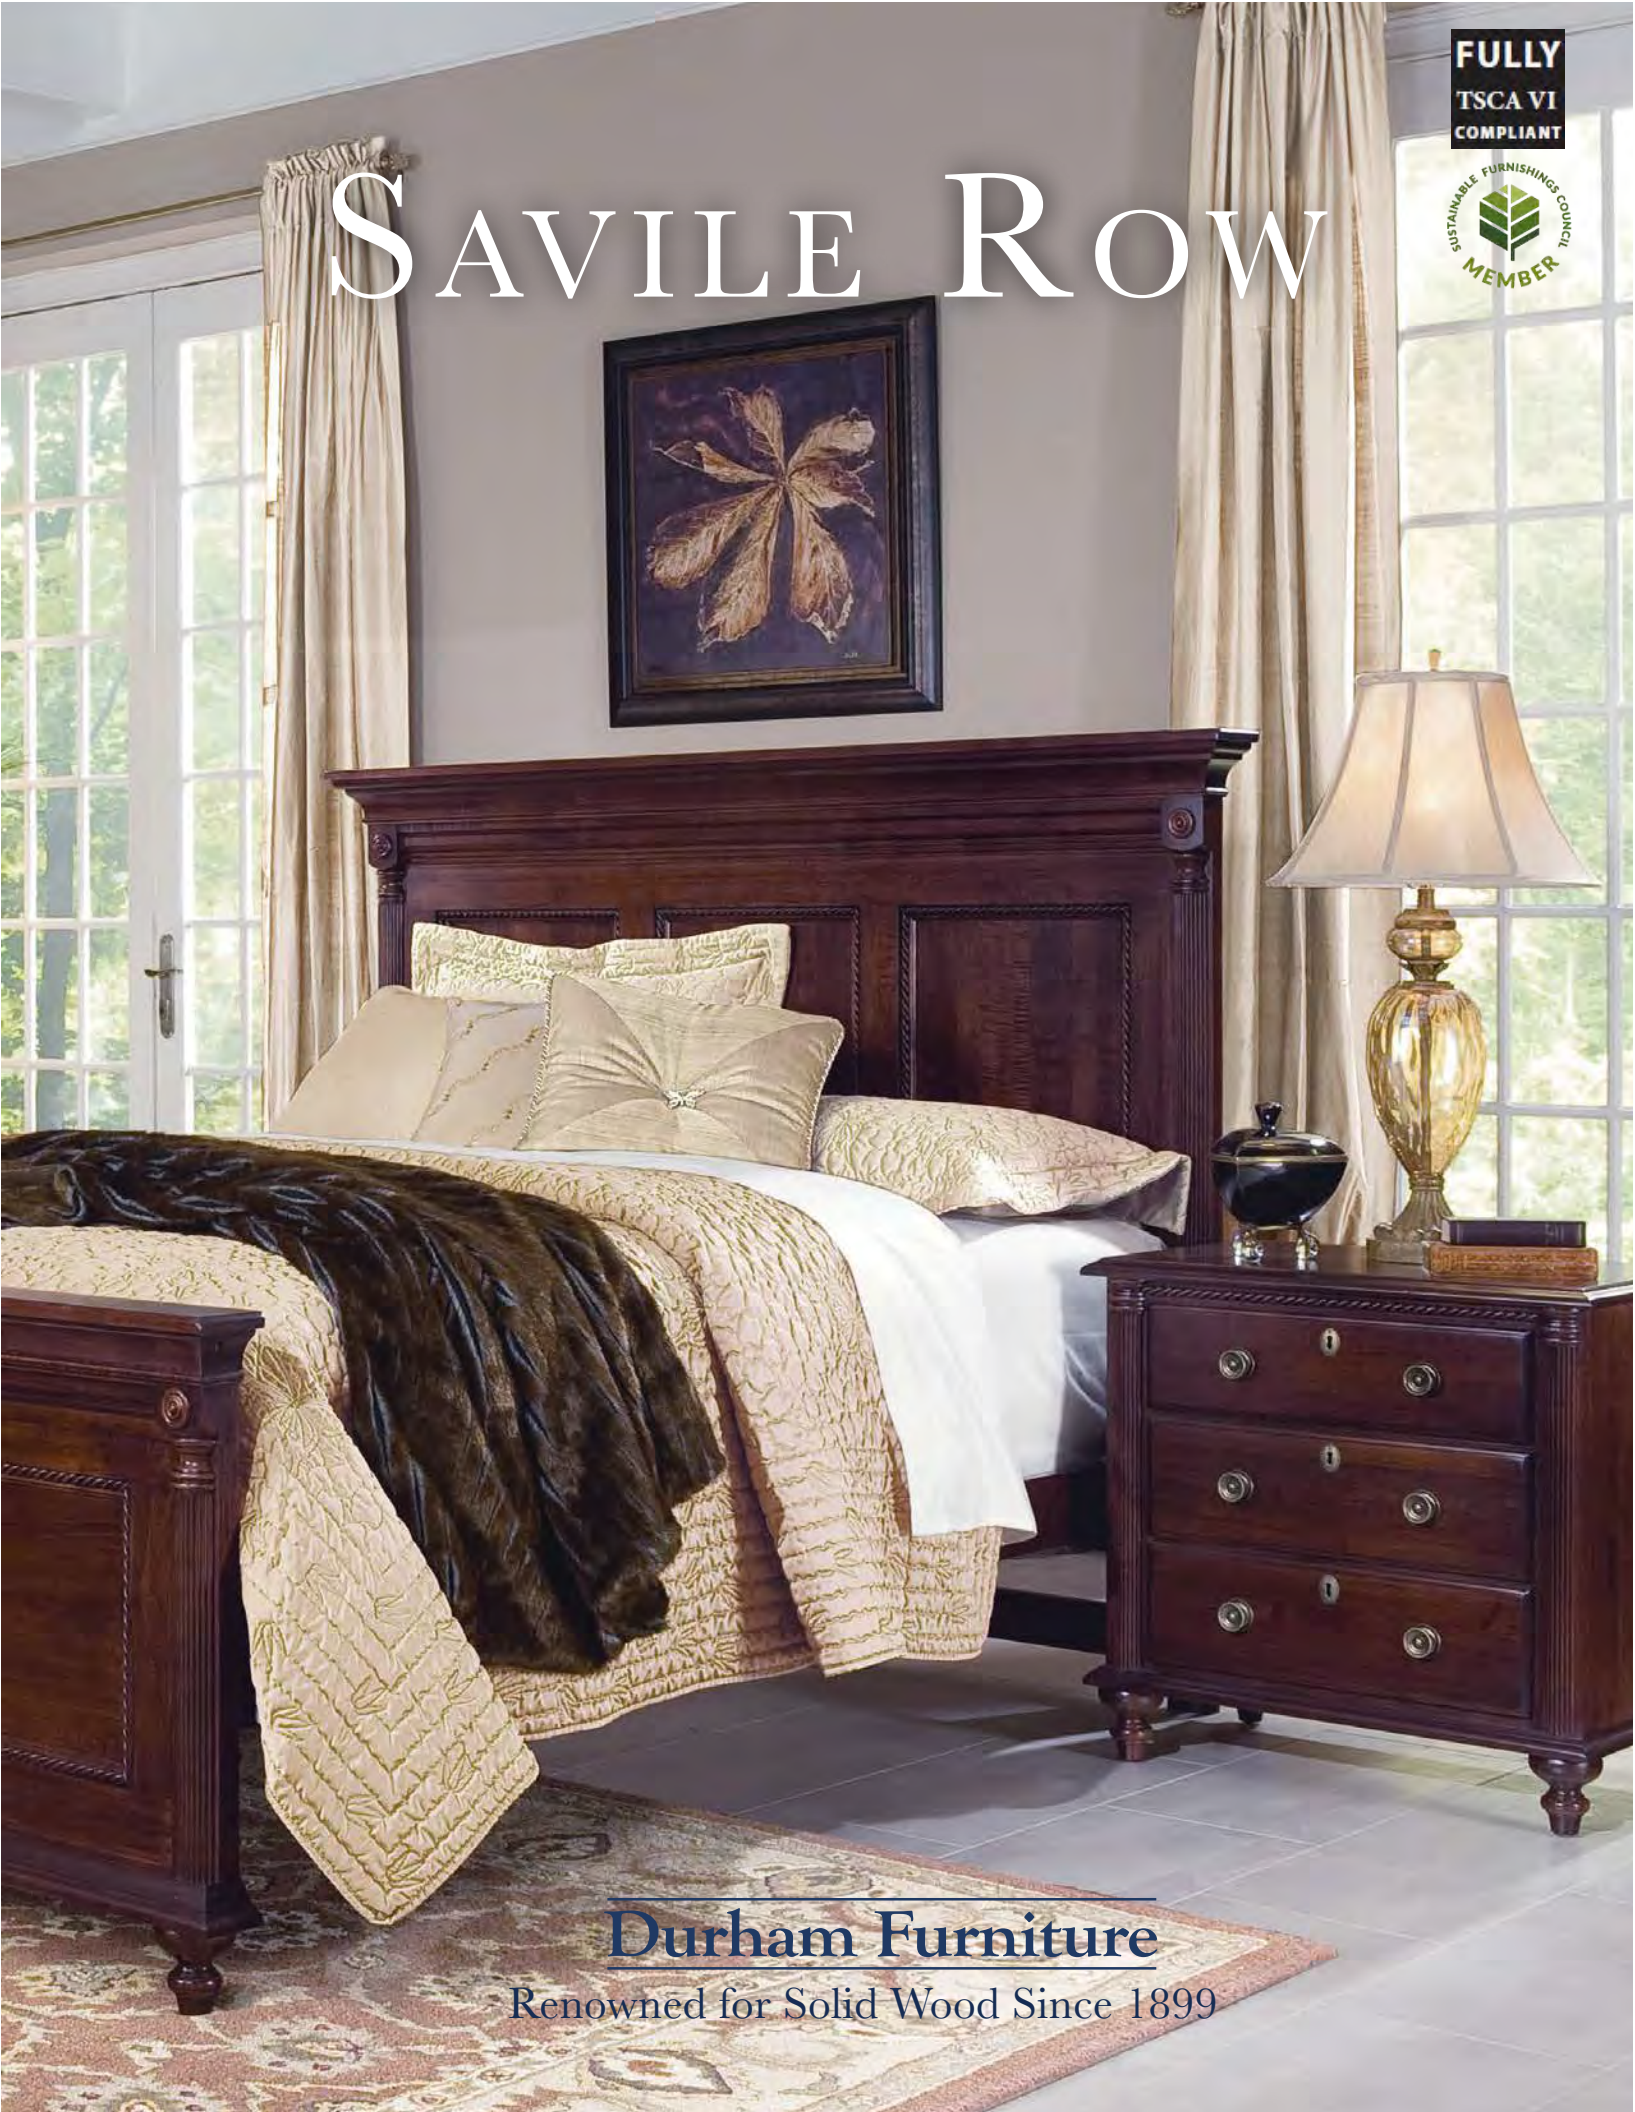

FULLY
TSCA VI
COMPLIANT

SAVILLE ROW

Durham Furniture

Renowned for Solid Wood Since 1899

980-127 Queen Sleigh Bed
W66½ x L90½ x H52

Also Available:

980-147 King Sleigh Bed
W84 x L90½ x H52
(FTBD H32" - SLAT H8¾")

980-127B Queen Low Ftbd Sleigh Bed
W66½ x L90½ x H52

Also Available:

980-147B King Low Ftbd Sleigh Bed
W84 x L90½ x H52
(FTBD H22" - SLAT H8¾")

980-134 Queen Panel Bed
W69 x L86 x H56

Also available:

980-144 King Panel Bed
W86½ x L86 x H56
(FTBD H29" - SLAT H12½")